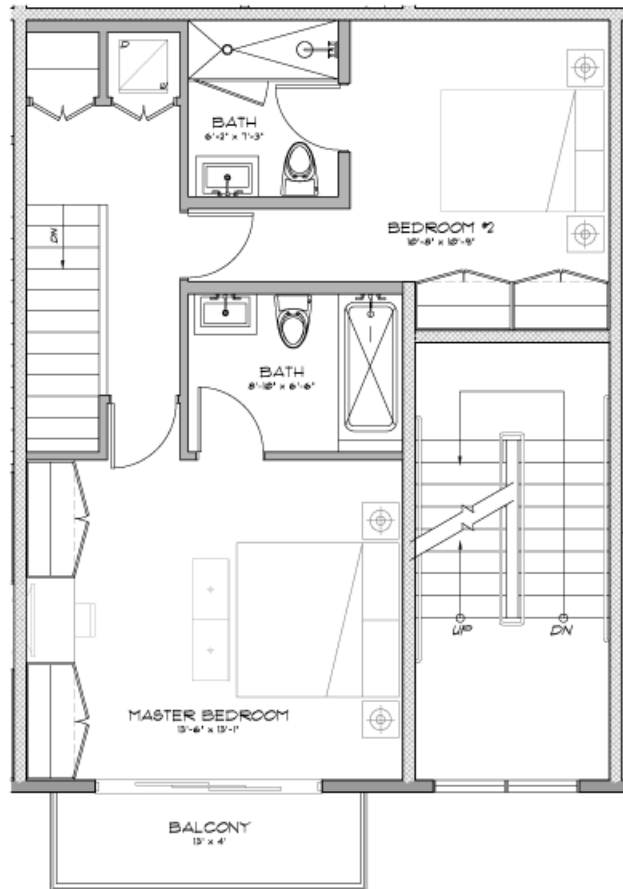

UNIT TYPE A7 -987 S.F.

Building A
Unit 220
Bedrooms: 2 Baths 2.5

SCALE: 1/8" = 1'-0"