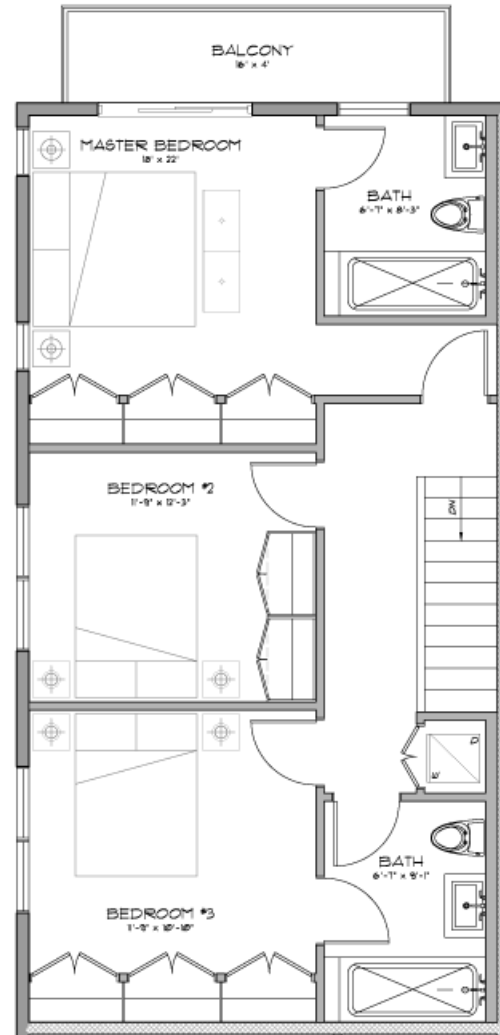

UNIT TYPE A1 -1,428 S.F.

SCALE: 1/8"=1'-0"

Building A

Unit 218

Bedrooms: 2 Baths 2.5