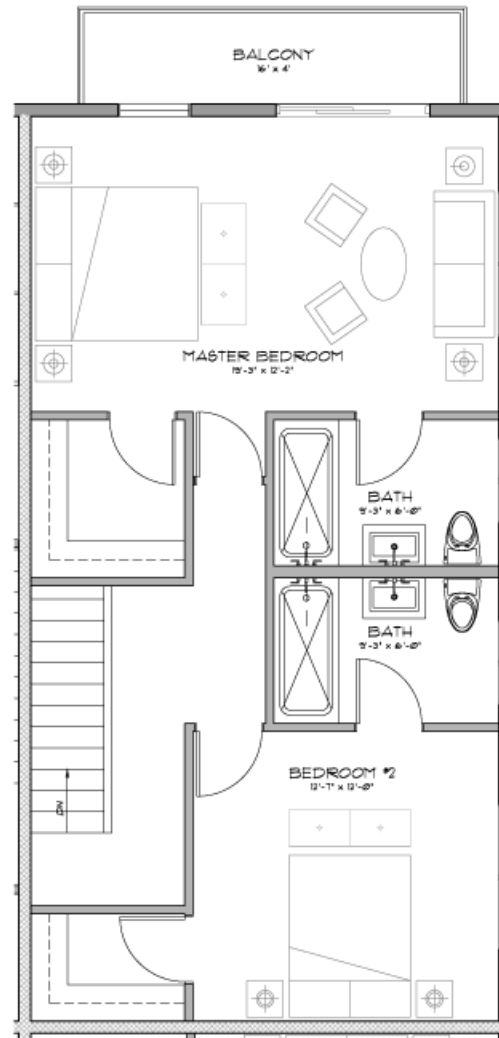

UNIT TYPE A2 -1,350 S.F.

SCALE: 3/8"=1'-0"

Building A

Unit 213

Bedrooms: 2 Baths: 2.5